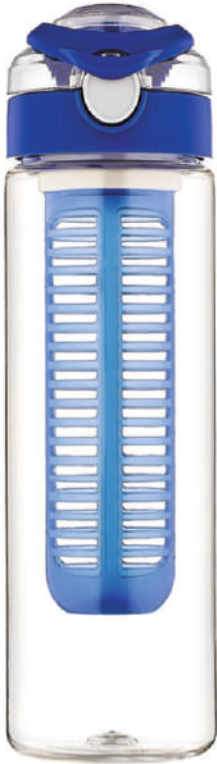

TRM095-P/F
380ml Thermo Mug
Inner PP / Outer Part PS
Full Offset Print
Ø70x190mm

TRM092-P/O
280ml Thermo Mug
Inner Part PP / Outer Part PS (Opaque)
Ø70x155mm

TRM092-P/F
280ml Thermo Mug
Inner Part PP / Outer Part PS
Full Offset Print
Ø70x155mm

TRM094-C/F
350ml Thermo Mug
Inner 304 Stainless Steel / Outer Part PS
Full Offset Print
Ø70x190mm

TRM096-C/F
350ml Thermo Mug
Inner 304 Stainless Steel / Outer Part PS
Full Offset Print
Ø70x190mm

TRM090-C/O
250ml Thermo Mug
Inner Stainless Steel (304)
Outer Part PS (Opaque)
Ø70x150mm

TRM090-C/F
250ml Thermo Mug
Inner Stainless Steel (304) Outer Part PS
Full Offset Print
Ø70x150mm

TRM 157
Water Bottle with Infuser
630ml Tritan
Ø75x240mm

Water Bottle
with Silicone Sleeve
730ml Tritan
Ø75x240mm