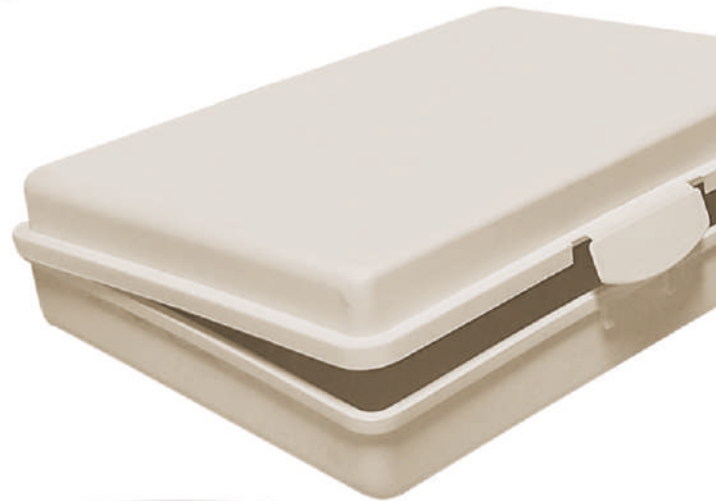

TS45 660
Lunch Box
Wheat Straw
200x145x45mm